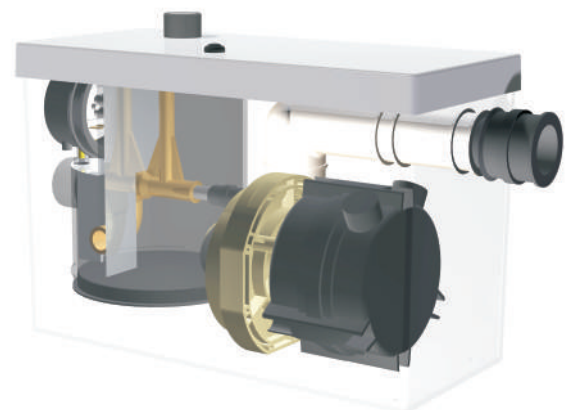

Geyser is a grey water automatic pump developed to treat hot discharged water for housewares (dishwashers, washing machines, kitchens and bathrooms).

Geyser is different from standard macerators for its possibility to work with hot discharged water up to 100°C. Unlike the other macerators, its motor is placed outside the water tank. In this way it is not affected by temperature of the hot water.

Geyser has a powerful VORTEX pump able to discharge high volume of grey water, granting high performances in terms of flow and vertical lift.

The VORTEX pump has dedicated stainless steel knives to treat solid residual.

Connectable fixtures and appliances

WASH BASIN	SHOWER	BIDET	BATHTUBE	DISHWASHER	WASHING MACHINE	MAXIMUM DISCHARGE IN METERS	
						DISTANCE	HEIGHT
✓	✓	✓	✓	✓	✓	100	9

VORTEX PUMP

SEPARATED INTERNAL TANK

Technical specifications:

measures expressed in millimeters

Power	600W
Maximum discharge distance	100m
Maximum discharge height	9m
Discharge pipe diameter	40mm

Comply with following standards:
EN 12050-2

MADE IN ITALY

PLANUS

GEYSER