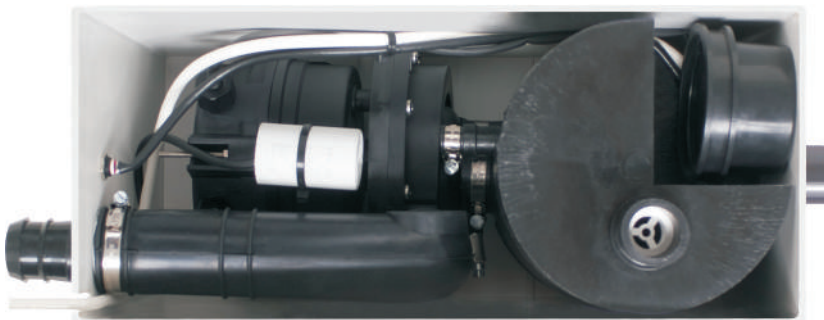

Geyser is a grey water automatic pump developed to treat hot discharged water for housewares (dishwashers, washing machines, kitchens and bathrooms).

Geyser is different from standard macerators for its possibility to work with hot discharged water up to 100°C. Unlike the other macerators, its motor is placed outside the water tank. In this way it is not affected by temperature of the hot water.

Geyser has a powerful VORTEX pump able to discharge high volume of grey water, granting high performances in terms of flow and vertical lift.

The VORTEX pump has dedicated stainless steel knives to treat solid residual.

Connectable fixtures and appliances

WASH BASIN	SHOWER	BIDET	BATHTUBE	DISHWASHER	WASHING MACHINE	MAXIMUM DISCHARGE IN METERS	
						DISTANCE	HEIGHT
✓	✓	✓	✓	✓	✓	100	9

VORTEX PUMP

SEPARATED INTERNAL TANK

Technical specifications:

measures expressed in millimeters

Power	600W
Maximum discharge distance	100m
Maximum discharge height	9m
Discharge pipe diameter	40mm

Comply with following standards:
EN 12050-2

MADE IN ITALY

PLANUS

GEYSER