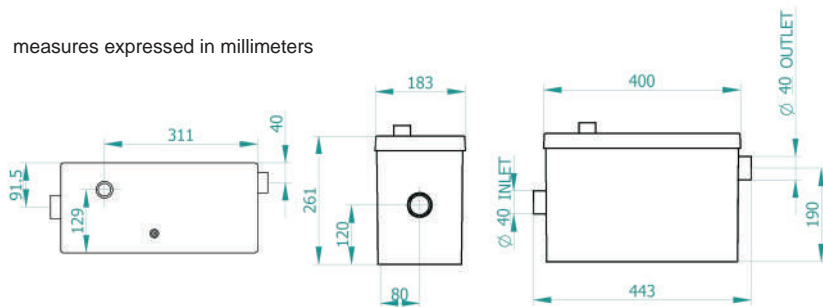

Connectable fixtures and appliances

WASH BASIN	SHOWER	BIDET	BATHTUBE	DISHWASHER	WASHING MACHINE	MAXIMUM DISCHARGE IN METERS	
						DISTANCE	HEIGHT
✓	✓	✓	✓	✓	✓	100	9

VORTEX PUMP

SEPARATED INTERNAL TANK

Technical specifications:

measures expressed in millimeters

Power	600W
Maximum discharge distance	100m
Maximum discharge height	9m
Discharge pipe diameter	40mm

Comply with following standards:
EN 12050-2

MADE IN ITALY

PLANUS

GEYSER